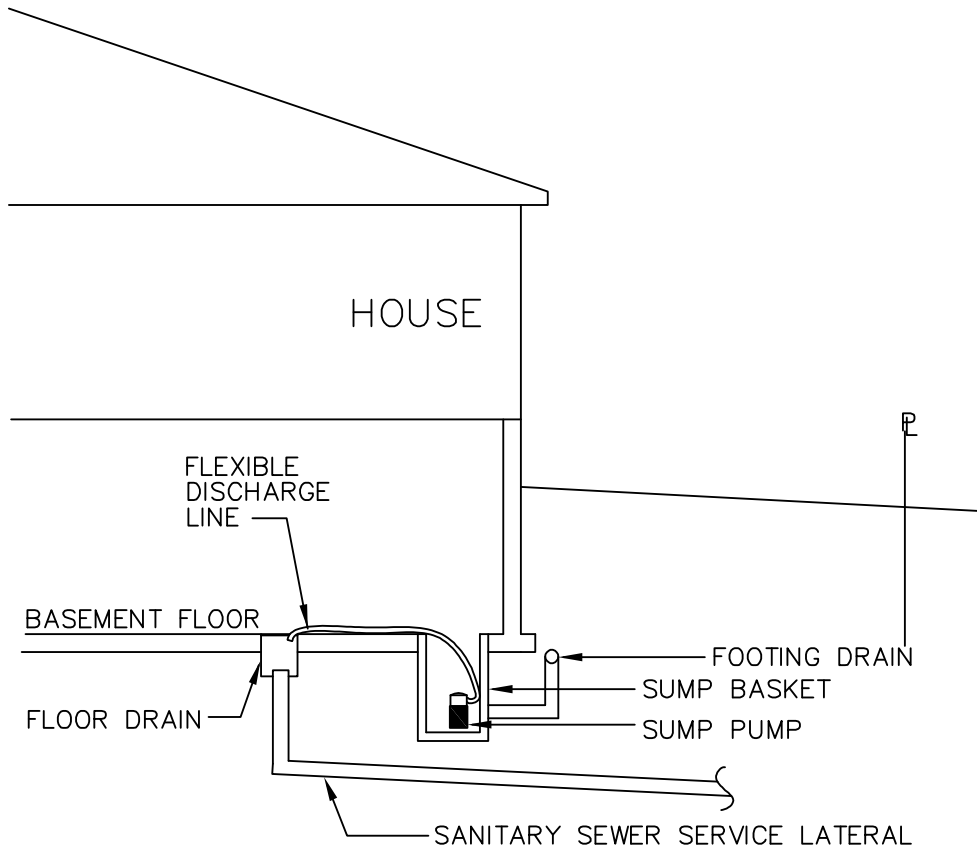

CITY OF KASSON

IMPROPER SUMP PUMP CONNECTION

TYPICAL SECTION
NO SCALE